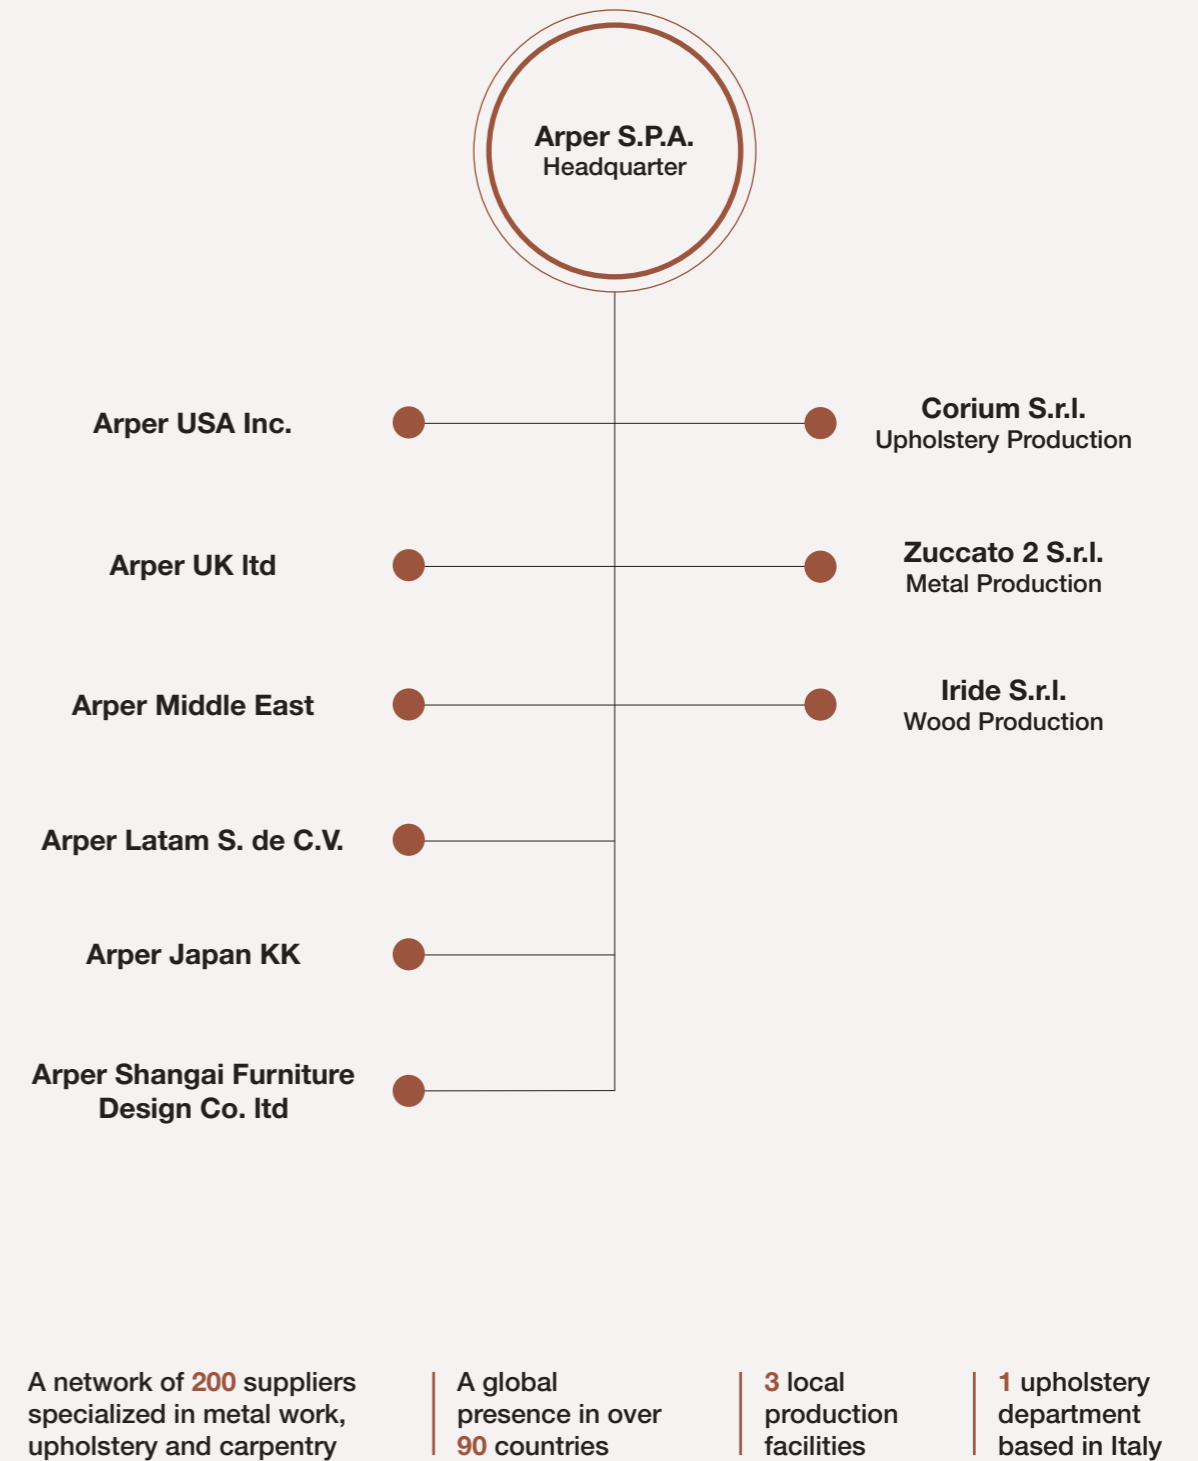

Structure

Arper capabilities:

- Three local production facilities, based in Italy (Treviso), US (High Point, North Carolina), and Japan allow us to ensure prompt delivery and assistance
- A global organization including 12 showrooms, 6 subsidiaries, 4 branches, 2 meeting hubs and a network of representatives guarantee a presence in over 90 countries
- Long-term partnerships with over 200 suppliers with unique expertise enable us to provide a full range of capabilities, from upholstery to metal work to carpentry
- Our product development team and sampling facilities are committed to research the latest innovations to be applied to our products

Structure

ARPER GLOBAL PRESENCE:

An extensive network of dealers across 90 countries.
89% of our 2019 turnover came from export.

A TRADITION OF CRAFT AN EYE ON DESIGN

1989

Arper is established by the Feltrin family